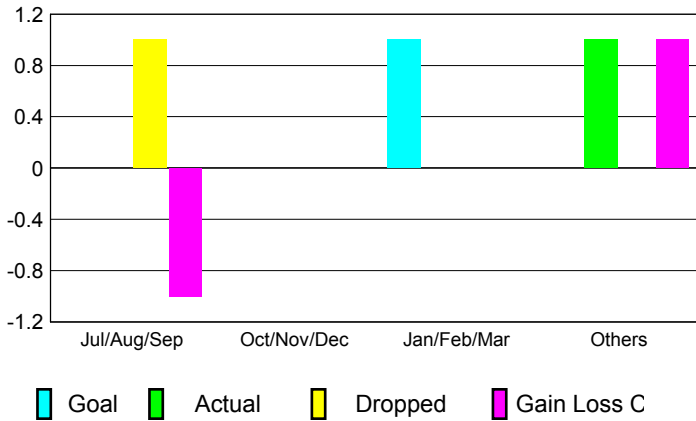

GMT: **John Muller**

Location: **AUSTRALIA**

GMT CA: **7**

CLUBS

Month	New Club Goal	Actual New Clubs	Actual Dropped Clubs	Gain/Loss of Clubs
2012-2013				
Jul/Aug/Sep	0	0	1	-1
Oct/Nov/Dec	0	0	0	0
Jan/Feb/Mar	1	0	0	0
Apr/May/June	0	1	0	1
Totals	1	1	1	0

Club Results 2012-2013

Goal, New, Dropped, Gain/Loss

YTD Status Quo Clubs 2012-2013

Status Quo Clubs Compared to Status Quo Members

Club Gain/Loss 2012-2013

MEMBERSHIP

Month	Net Memb Goal	Actual New Memb	Actual Dropped Memb	Gain/Loss of Memb
2012-2013				
Jul/Aug/Sep	5	35	36	-1
Oct/Nov/Dec	5	36	46	-10
Jan/Feb/Mar	25	44	48	-4
Apr/May/June	5	74	63	11
Totals	40	189	193	-4