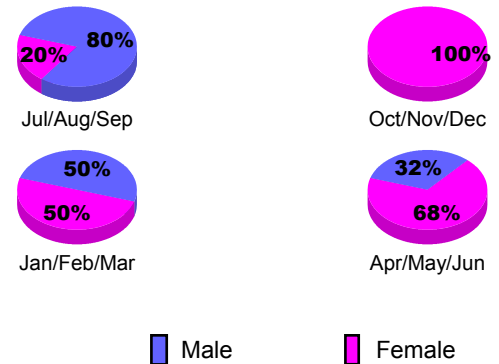

Club Results 2012-2013

Goal, New, Dropped, Gain/Loss

YTD Status Quo Clubs 2012-2013

Status Quo Clubs Compared to Status Quo Members

Club Gain/Loss 2012-2013

MEMBERSHIP

Month	Net Memb Goal	Actual New Memb	Actual Dropped Memb	Gain/Loss of Memb
2012-2013				
Jul/Aug/Sep	5	35	36	-1
Oct/Nov/Dec	5	36	46	-10
Jan/Feb/Mar	25	44	48	-4
Apr/May/June	5	74	63	11
Totals	40	189	193	-4

Membership Results 2012-2013

Goal, New, Dropped, Gain/Loss

Gender Comparison 2012-2013

Membership Gain/Loss 2012-2013