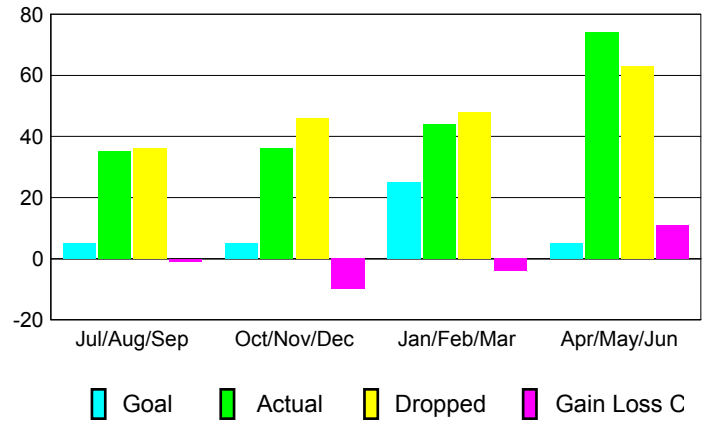

GMT: **John Muller**

Location: **AUSTRALIA**

GMT CA: **7**

CLUBS

Month	New Club Goal	Actual New Clubs	Actual Dropped Clubs	Gain/Loss of Clubs
2012-2013				
Jul/Aug/Sep	0	0	1	-1
Oct/Nov/Dec	0	0	0	0
Jan/Feb/Mar	1	0	0	0
Apr/May/June	0	1	0	1
Totals	1	1	1	0

Club Results 2012-2013

Goal, New, Dropped, Gain/Loss

YTD Status Quo Clubs 2012-2013

Status Quo Clubs Compared to Status Quo Members

Club Gain/Loss 2012-2013

MEMBERSHIP

Month	Net Memb Goal	Actual New Memb	Actual Dropped Memb	Gain/Loss of Memb
2012-2013				
Jul/Aug/Sep	5	35	36	-1
Oct/Nov/Dec	5	36	46	-10
Jan/Feb/Mar	25	44	48	-4
Apr/May/June	5	74	63	11
Totals	40	189	193	-4

Membership Results 2012-2013

Goal, New, Dropped, Gain/Loss

Gender Comparison 2012-2013

Membership Gain/Loss 2012-2013